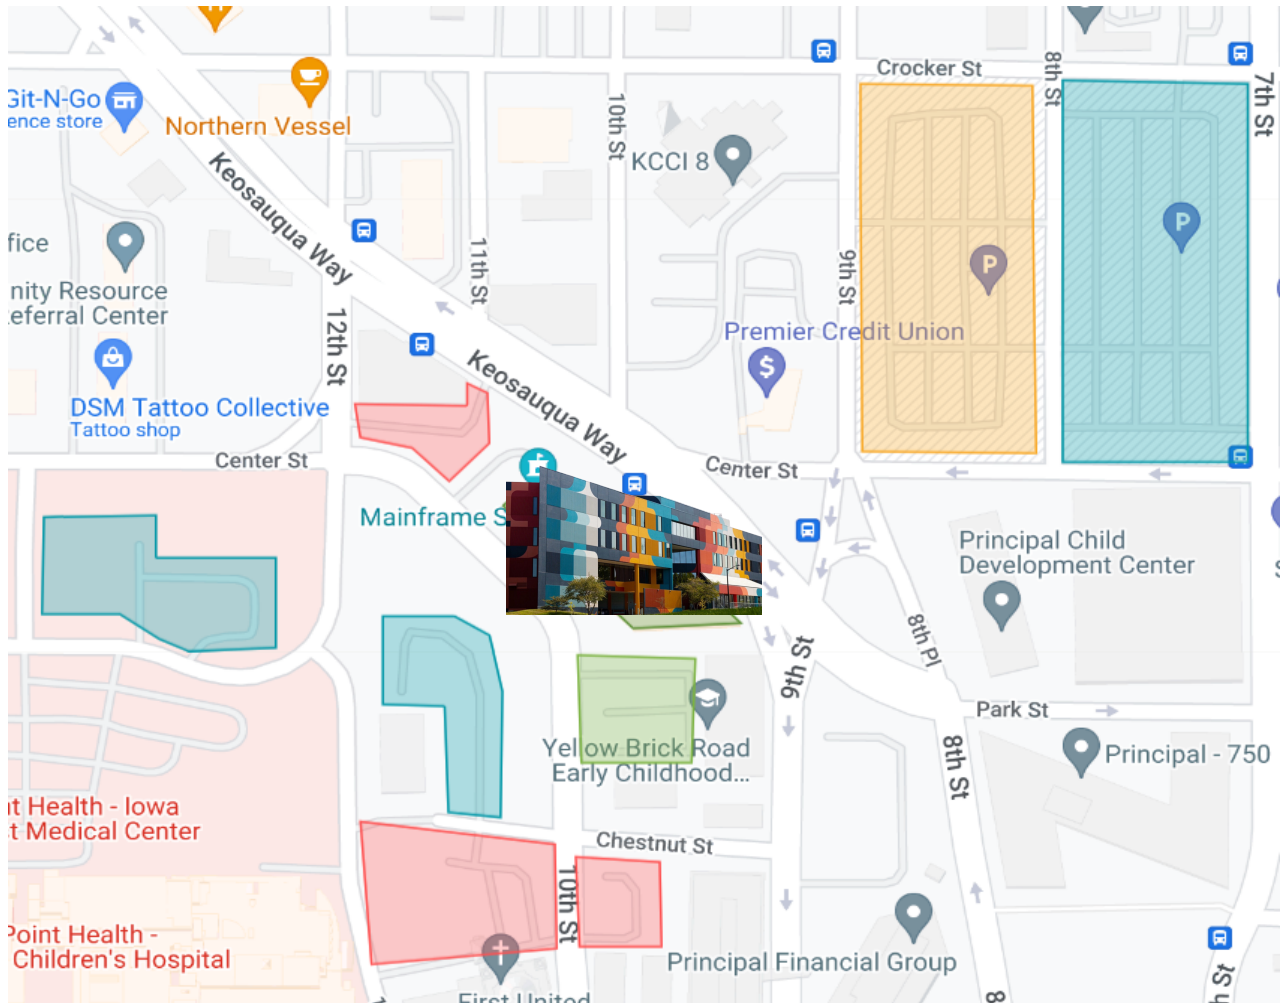

Parking & Directions

PARKING MAP

DIRECTIONS

Mainframe parking is available in Green lots everyday. Blue lots are available for First Friday events. Mainframe parking is not allowed in Red & Orange lots.

From downtown

Follow 10th Street North.
Mainframe will be on the right as the road curves towards Center Street.

From I-235

Take Keo Way exit towards downtown.
Take a right on 12th Street. Take a left at Center Street and Mainframe will be on the left.